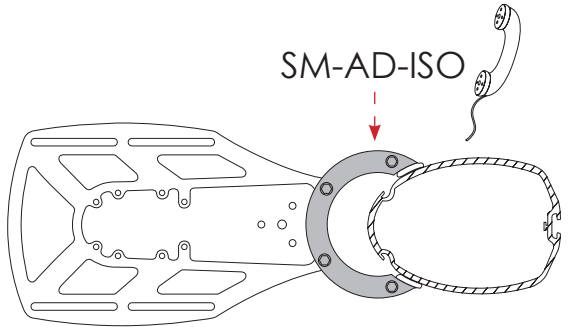

SM-14-A / SM-14-F / SM-18-R / SM-18-U /
SM-18-A / SM-24-A / SM-24-U / SM-24-R

5/16" = 8mm

3/16" = 4.7mm

3M 4000 or Equivalent

15/16" = 25mm

Tef-Gel or Equivalent

1a

1b