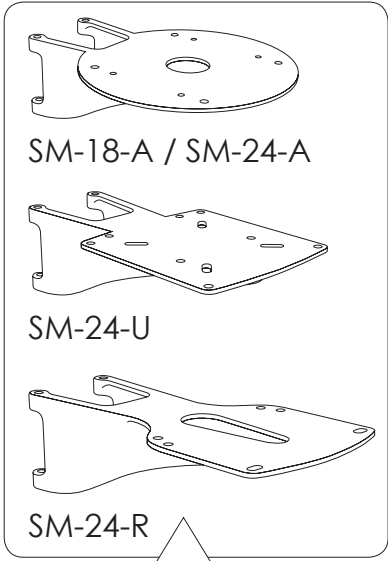

SM-14-A / SM-14-F / SM-18-R / SM-18-U /
SM-18-A / SM-24-A / SM-24-U / SM-24-R

5/16" = 8mm

3/16" = 4.7mm

3M 4000 or Equivalent

15/16" = 25mm

Tef-Gel or Equivalent

1a

1b

2

3

4

5

6

7

8

9