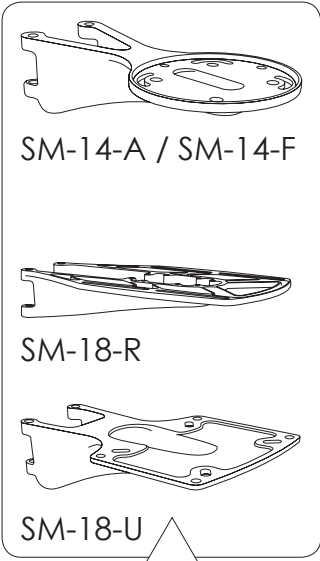

SM-14-A / SM-14-F / SM-18-R / SM-18-U /
SM-18-A / SM-24-A / SM-24-U / SM-24-R

5/16" = 8mm

3/16" = 4.7mm

3M 4000 or Equivalent

15/16" = 25mm

Tef-Gel or Equivalent

1a

1b

2

3

4

5

6

7

8

9